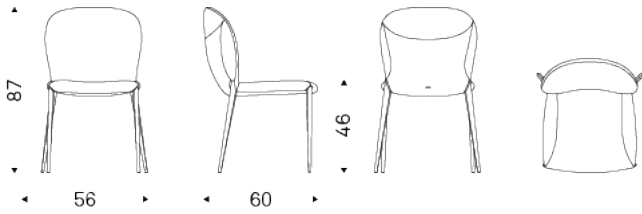

NANCY

Design: Luca Signoretti

Product description

Chair with steel frame upholstered in fabric, micro nubuck, synthetic leather or soft leather as per sample card. The cover is not removable.

NANCY

Design: Luca Signoretti

Dimension

NANCY

Design: Luca Signoretti

Finishes: upholster

soft leather

971 BIANCO 937 PALLADIO 972 CANOVA 947 OYSTER 959 ICE 939 NYMPH 949 CENERE

951 CASTORO 993 ARTICO 938 DAKOTA 995 NARDÒ 983 ARGILLA 948 LINO 969 CASHMERE