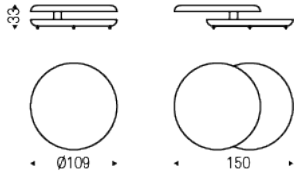

YO-YO Brushed

Design: Emanuele Zenere

Product description

Coffee table in Brushed Bronze or Brushed Grey laquered wood with swiveling upper top.

Note

Brushed finish, REGISTERED DESIGN

YO-YO Brushed

Design: Emanuele Zenere

Dimension

YO-YO Brushed

Design: Emanuele Zenere

Finishes

wood

brushed bronze

brushed grey