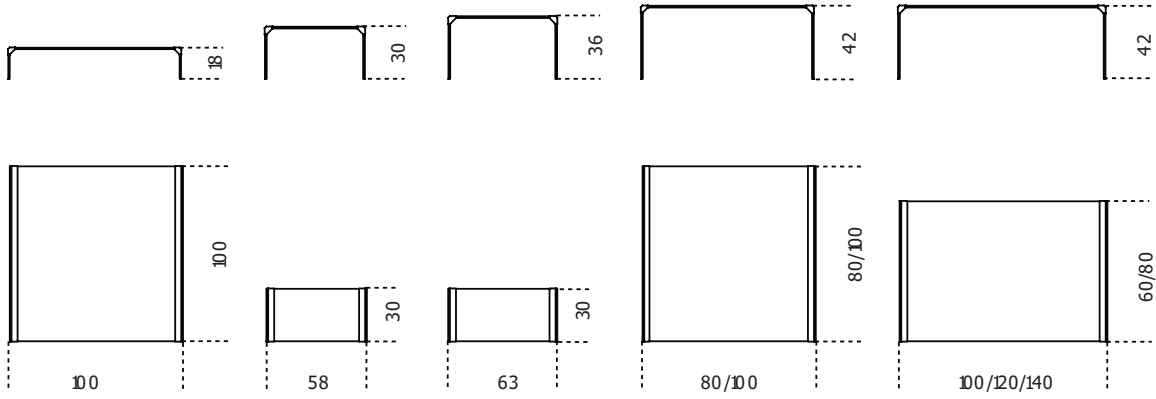

T33

1982

Coffee table with 10mm transparent tempered glass top. Also available with 10mm extralight or smoked “grigio Italia” tempered glass. Bright stainless steel metal parts. Satin stainless steel or bright, satin brass or embossed white or black lacquered metal parts on request.

Cm (L x W x H)	Inches (L x W x H)
58 x 30 x 30	23 x 12 x 12
63 x 30 x 36	25 x 12 x 14 ¹ / ₄
80 x 80 x 42	31 ¹ / ₂ x 31 ¹ / ₂ x 16 ³ / ₄
100 x 60 x 42	39 ¹ / ₂ x 23 ³ / ₄ x 16 ³ / ₄
100 x 100 x 18	39 ¹ / ₂ x 39 ¹ / ₂ x 7 ¹ / ₄
100 x 100 x 42	39 ¹ / ₂ x 39 ¹ / ₂ x 16 ³ / ₄
120 x 60 x 42	47 ¹ / ₄ x 23 ³ / ₄ x 16 ³ / ₄
120 x 80 x 42	47 ¹ / ₄ x 31 ¹ / ₂ x 16 ³ / ₄
140 x 80 x 42	55 ¹ / ₄ x 31 ¹ / ₂ x 16 ³ / ₄