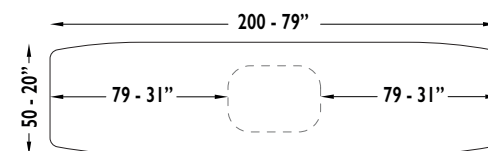

# CONSOLLE - MILOS

K055B

K065B

K056B

K066B

K057B

K067B

Wooden frame upholstered in leather.  
Metal inserts available in all customizing finishes.  
Top available in back lacquered glass (black or white), ceramic or marble.