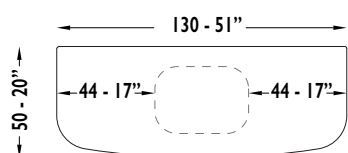

# CONSOLLE - MILOS

K055B

K065B

K056B

K066B

K057B

K067B

Wooden frame upholstered in leather.  
Metal inserts available in all customizing finishes.  
Top available in back lacquered glass (black or white), ceramic or marble.