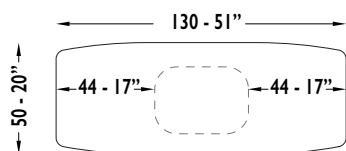

# CONSOLLE - MILOS

K055B

K065B

K056B

K066B

K057B

K067B

Wooden frame upholstered in leather.  
Metal inserts available in all customizing finishes.  
Top available in back lacquered glass (black or white), ceramic or marble.