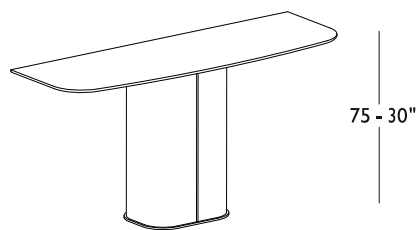

# CONSOLLE - MILOS

K055B

K065B

K056B

K066B

K057B

K067B

Wooden frame upholstered in leather.  
Metal inserts available in all customizing finishes.  
Top available in back lacquered glass (black or white), ceramic or marble.