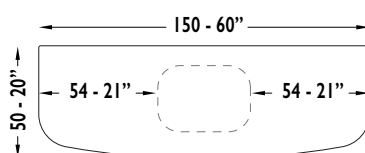

# CONSOLLE - MILOS

K055B

K065B

K056B

K066B

K057B

K067B

Wooden frame upholstered in leather.  
Metal inserts available in all customizing finishes.  
Top available in back lacquered glass (black or white), ceramic or marble.