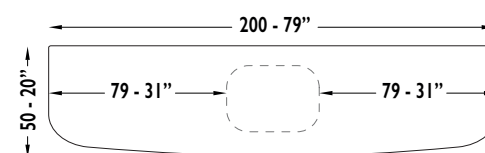

# CONSOLLE - MILOS

K055B

K065B

K056B

K066B

K057B

K067B

Wooden frame upholstered in leather.  
Metal inserts available in all customizing finishes.  
Top available in back lacquered glass (black or white), ceramic or marble.