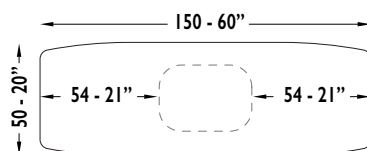

# CONSOLLE - MILOS

K055B

K065B

K056B

K066B

K057B

K067B

Wooden frame upholstered in leather.  
Metal inserts available in all customizing finishes.  
Top available in back lacquered glass (black or white), ceramic or marble.