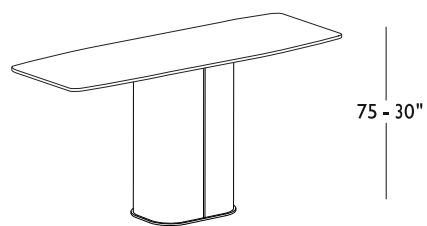

# CONSOLLE - MILOS

K055B

K065B

K056B

K066B

K057B

K067B

Wooden frame upholstered in leather.  
Metal inserts available in all customizing finishes.  
Top available in back lacquered glass (black or white), ceramic or marble.