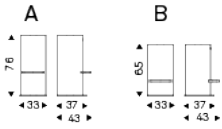

PANCHO

Design: Paolo Cattelan

Product description

Stool with Brushed Bronze or Brushed Grey steel structure and footrests in black (GFM73) embossed lacquered steel. The brushed finish might wear. The stool weighs 27kg.

Note

Brushed finish, REGISTERED DESIGN

PANCHO

Design: Paolo Cattelan

Dimension

PANCHO

Design: Paolo Cattelan

Finishes: frame