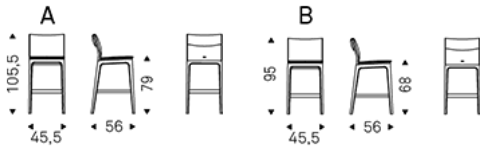

SOFIA

Design: Paolo Cattelan

Product description

Stool with frame in natural beech (F1), Canaletto walnut (FNC), wenghè (FW) or matt black (OP17) stained beech. Cover in fabric, micro nubuck, soft leather or synthetic leather as per sample card. The cover is not removable.

SOFIA

Design: Paolo Cattelan

Dimension

SOFIA

Design: Paolo Cattelan

Finishes: frame

wood

F1 natural
stained beech