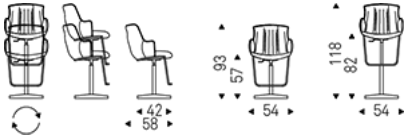

### Product description

Swiveling stool, adjustable in height with 4 spokes base, column, and footrest in black (GFM73) or titanium (GFM11) embossed lacquered steel and gas piston in chromed steel (08). Frame covered in fabric, micro nubuck, synthetic leather, or soft leather as per sample card.

### Dimension