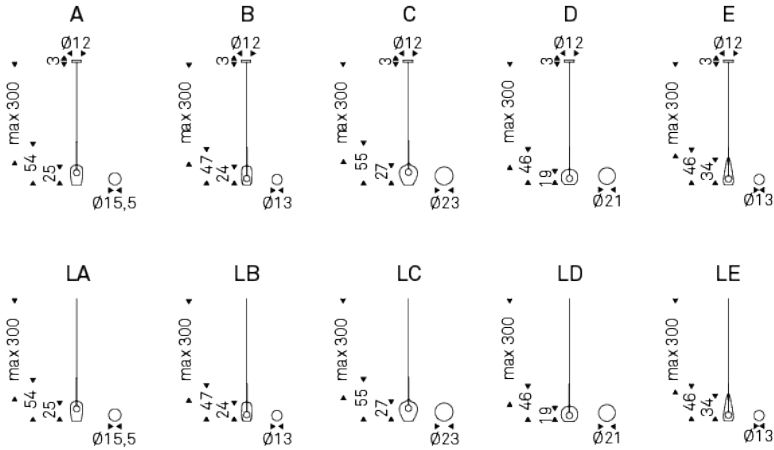

MELODY

Design: Gregorio Facco

Product description

Ceiling lamp with lampshade in fumé glass. Ceiling plate in black chrome steel (06). S2/12: round ceiling plate for 2/12 lampshades. Bulb included.

MELODY

Design: Gregorio Facco

Dimension

Socket 2/12

model MELODY

MELODY

Design: Gregorio Facco

Finishes

glass