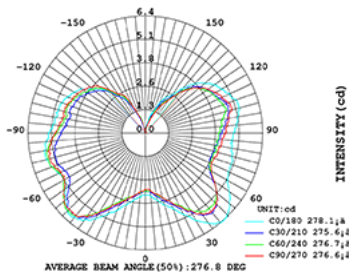

MELODY

Design: Gregorio Facco

Product description

Ceiling lamp with lampshade in fumé glass. Ceiling plate in black chrome steel (06). S2/12: round ceiling plate for 2/12 lampshades. Bulb included.

MELODY

Design: Gregorio Facco

Dimension

Socket 2/12

model MELODY

MELODY

Design: Gregorio Facco

Finishes

glass