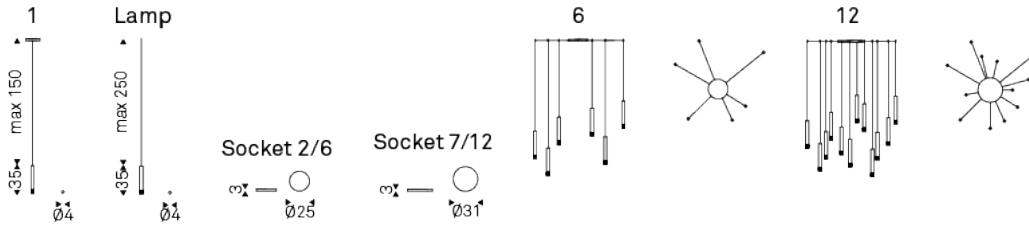

### Product description

Ceiling lamp with lampshade in satin bronze steel (15) or black chrome steel (06). S2/6: round ceiling plate for 2/6 lampshades. S7/12: round ceiling plate for 7/12 lampshades. Bulb included.

### Dimension