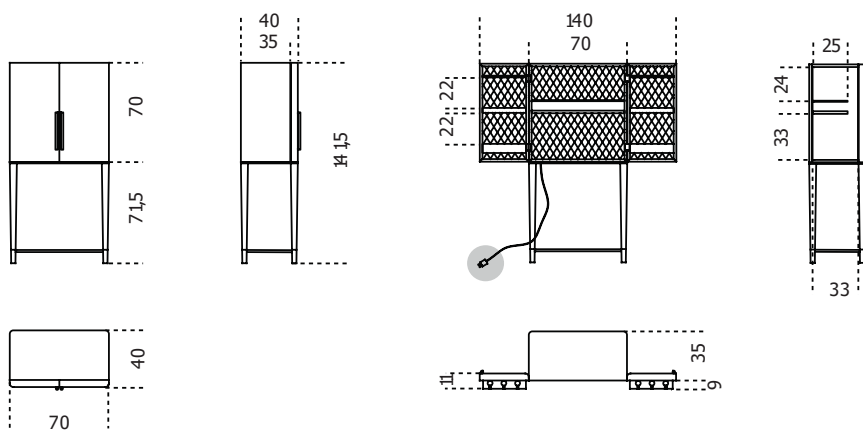

Tama

2015

Black open pore stained ash wooden bar unit and satin brass lacquered metal parts. Inside covered by 5mm engraved smoked “grigio Italia” mirror. Supplied with 8mm tempered smoked “grigio Italia” glass shelf. Supplied with inside LED light turned on by sensor as doors are opened.

Cm (L x W x H)
70 x 40 x 141.5

Inches (L x W x H)
27³/₄ x 15³/₄ x 55³/₄

Finishings

Glass

"Grigio Italia"

Grigio "Italia"
mirror

Metal

Satin brass colour
lacquered metal