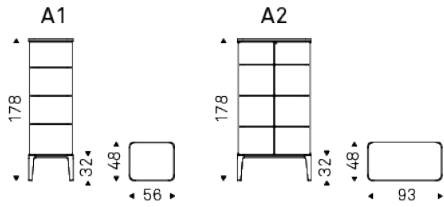

CHANTAL

Design: Angelo Tomaiuolo

Product description

Extra clear glass showcase with top and bottom in Canaletto walnut (NC) or burned oak (RB). Extra clear glass shelves. With led light. Max capacity: each shelf kg 6.

CHANTAL

Design: Angelo Tomaiuolo

Dimension

CHANTAL

Design: Angelo Tomaiuolo

Finishes: frame

glass

extra clear