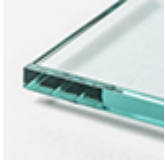

CHANTAL

Design: Angelo Tomaiuolo

Product description

Extra clear glass showcase with top and bottom in Canaletto walnut (NC) or burned oak (RB). Extra clear glass shelves. With led light. Max capacity: each shelf kg 6.

CHANTAL

Design: Angelo Tomaiuolo

Dimension

CHANTAL

Design: Angelo Tomaiuolo

Finishes: frame

glass

extra clear

Finishes: top and bottom

wood

NC walnut
canaletto

RB burned oak