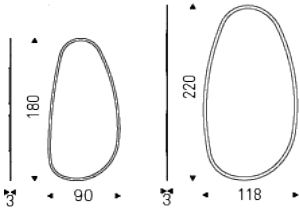

HAWAII Magnum

Design: Studio Kronos

Product description

Wall mirror in mirrored, smoked grey or bronze mirrored glass with bevelled edges. Wall bracket with fixing possibilities in different positions.

HAWAII Magnum

Design: Studio Kronos

Dimension

HAWAII Magnum

Design: Studio Kronos

Finishes

glass

bronze mirrored

fumé mirrored