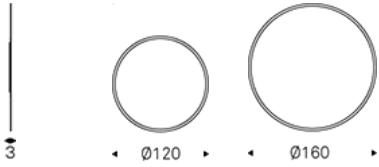

HAWAII Round

Design: Studio Kronos

Product description

Wall mirror in mirrored, fumé or bronze mirrored glass with bevelled edges.

HAWAII Round

Design: Studio Kronos

Dimension

HAWAII Round