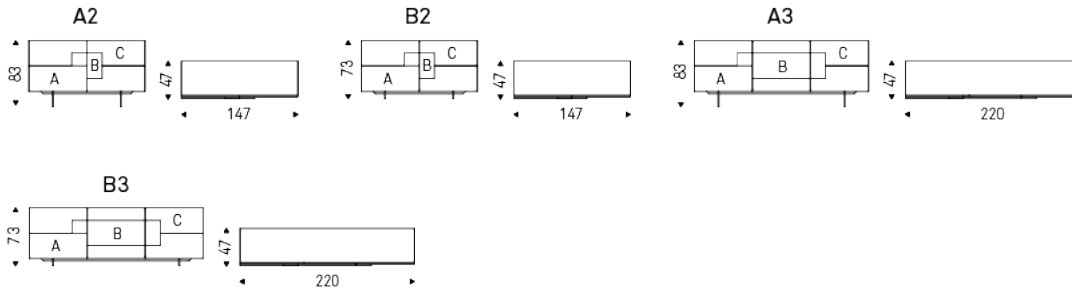

TORINO

Design: Andrea Lucatello

Product description

Sideboard in matt graphite (OP69) varnished frame. Wooden inserts: A - Canaletto walnut (NC), B - burned oak (RB) and C - natural oak (RN). Embossed black painted steel feet (GFM73). Internal clear glass shelves. Optional: internal drawer in each door.

TORINO

Design: Andrea Lucatello

Dimension

TORINO

Design: Andrea Lucatello

Finishes: frame

wood

OP69 matt
graphite