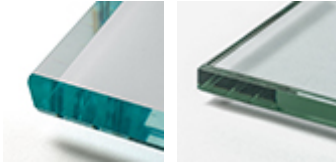

CARIOCA

Design: Andrea Lucatello

Product description

Table with base in solid Canaletto walnut wood (NC). Top with plates in 15mm clear glass or extra clear bevelled glass.

CARIOCA

Design: Andrea Lucatello

Dimension

CARIOCA

Design: Andrea Lucatello

Finishes: base

wood

NC walnut
canaletto

Finishes: top

glass

bevelled extra
clear

clear