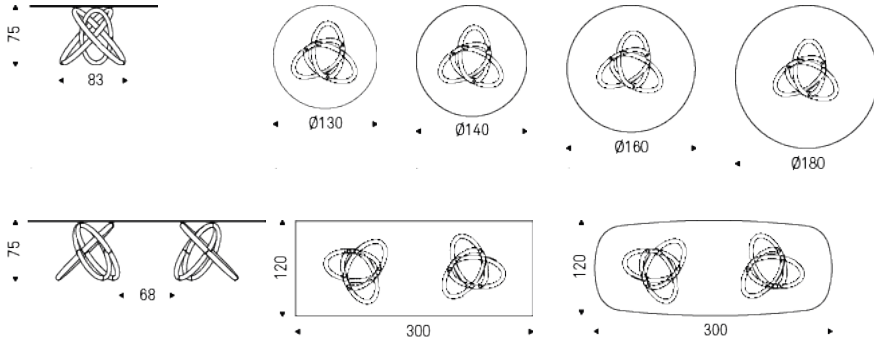

CARIOCA

Design: Andrea Lucatello

Product description

Table with base in solid Canaletto walnut wood (NC). Top with plates in 15mm clear glass or extra clear bevelled glass.

CARIOCA

Design: Andrea Lucatello

Dimension

CARIOCA

Design: Andrea Lucatello

Finishes: base

wood

NC walnut
canaletto

Finishes: top

glass