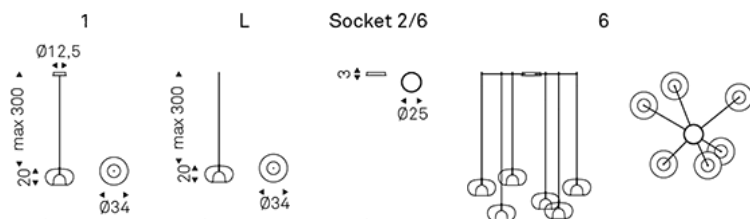

COIMBRA

Design: Oriano Favaretto

Product description

Ceiling lamp with lampshade in transparent borosilicate glass and inner shell in borosilicate glass painted bronze, dark grey or light blue. Ceiling plate in black chrome (06) steel. In 110V version led bulb not included.

COIMBRA

Design: Oriano Favaretto

Dimension

COIMBRA

Design: Oriano Favaretto

Finishes: lampshade

borosilicate glass

painted bronze