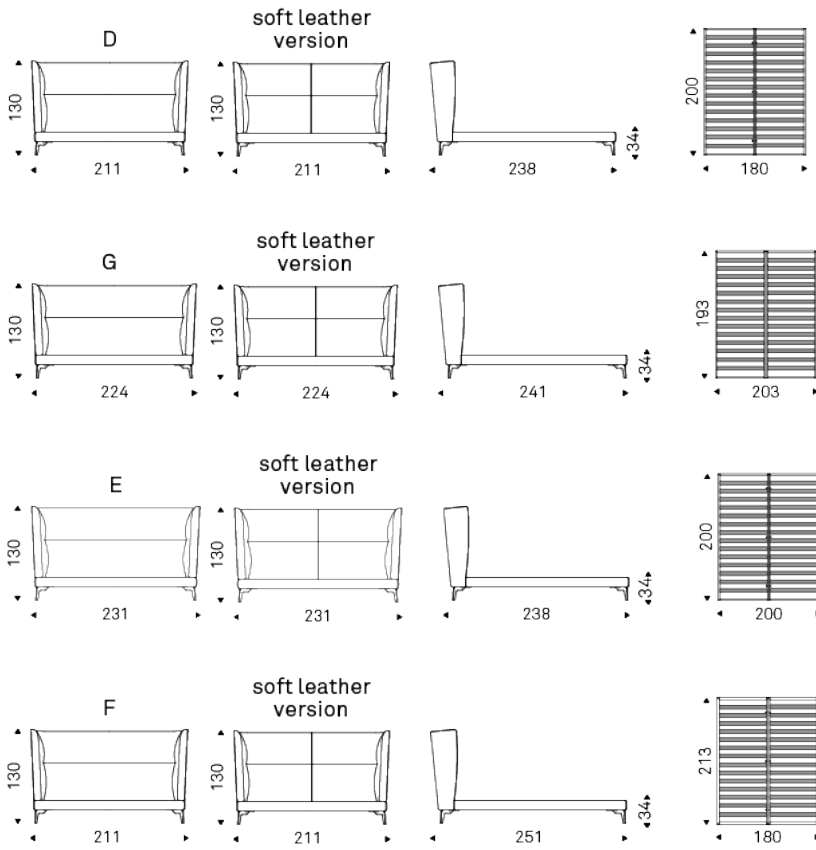

LUDOVIC

Design: Manzoni e Tapinassi

Dimension