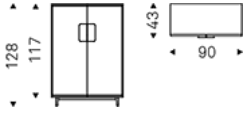

Note

Brushed finish, REGISTERED DESIGN

TUDOR

Design: Paolo Cattelan

Dimension

TUDOR

Design: Paolo Cattelan

Finishes: frame