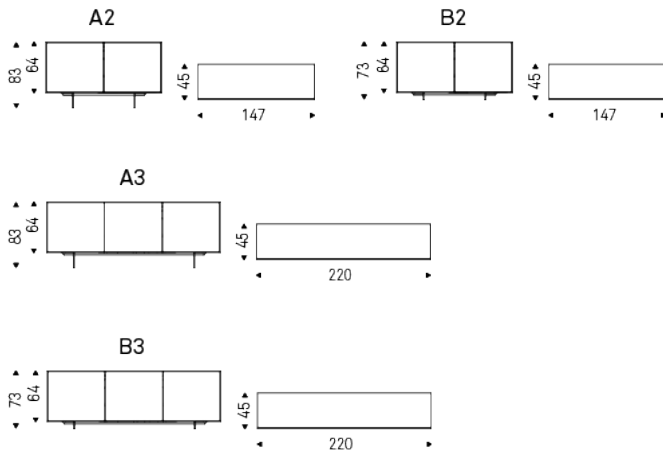

OXFORD

Design: Andrea Lucatello

Product description

Sideboard with wooden frame in graphite (OP69) lacquered wood. Doors in Canaletto walnut (NC) or burned oak (RB). Black embossed painted steel feet (GFM73). Internal clear glass shelves. Optional: internal drawer in each door.

OXFORD

Design: Andrea Lucatello

Dimension

OXFORD

Design: Andrea Lucatello

Finishes: base

metal

GFM73 black
embossed