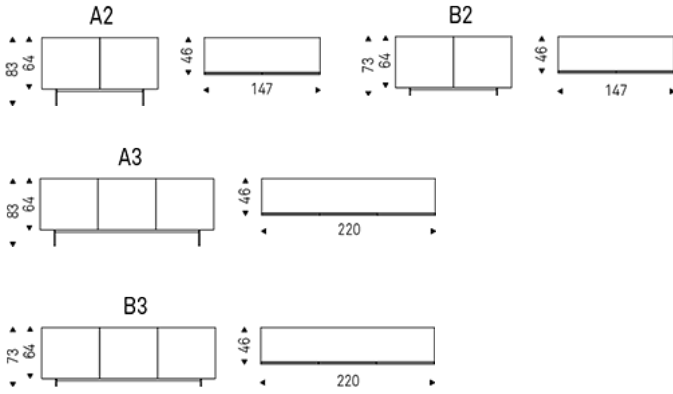

FOCUS

Design: Paolo Cattelan

Product description

Sideboard 2 or 3 doors in matt white (OP7) lacquered wood. Doors in extra clear white painted glass and embossed titanium (GFM11) aluminum profiles. Polished stainless steel feet or matt white (OP71) varnished. Internal clear glass shelves. Optional: internal drawer in each door. Optional: extra clear white painted glass top.

FOCUS

Design: Paolo Cattelan

Dimension

FOCUS

Design: Paolo Cattelan

Finishes: frame

wood

OP7 matt white