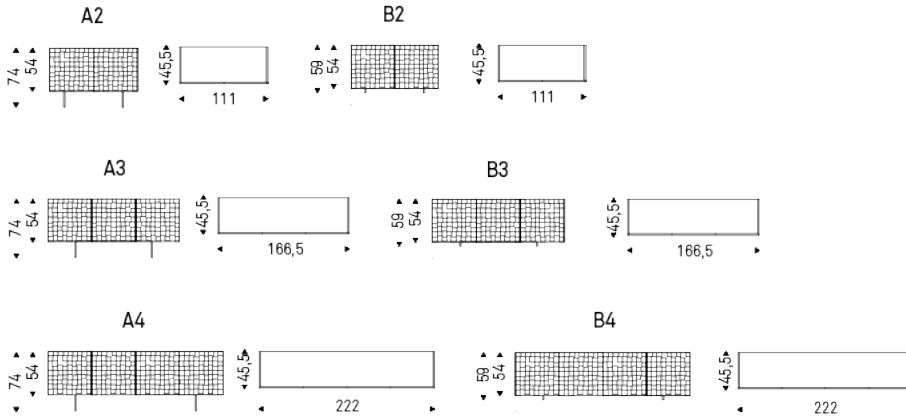

ARIZONA Crossing

Design: Alessio Bassan

Product description

Sideboard in Brushed Bronze or Brushed Grey with woven effect. Top in extra clear moka painted frosted glass. Black embossed lacquered steel feet (GFM73). Internal shelves in graphite painted wood.

ARIZONA Crossing

Design: Alessio Bassan

Dimension

ARIZONA Crossing

Design: Alessio Bassan

Finishes: frame

wood

brushed bronze