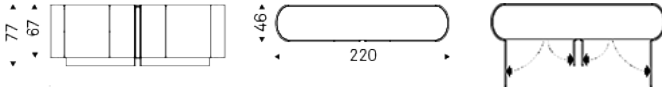

DYNASTY

Design: Andrea Lucatello

Product description

Sideboard in titanium (M11) lacquered wood. Top and insert in bronze mirrored glass or in glass with artistic decorative printing in colours Cotopaxi (CYM6) or Orobico (CYM7). Internal fumé glass shelves.

DYNASTY

Design: Andrea Lucatello

Dimension

DYNASTY

Design: Andrea Lucatello

Finishes: details

glass

bronze mirrored