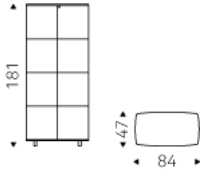

CONCERTO

Design: Studio 28

Product description

Clear glass showcase with top and bottom covered in leather as per sample card. With 2 led lights.
Max capacity: each shelf kg 10.

CONCERTO

Design: Studio 28

Dimension