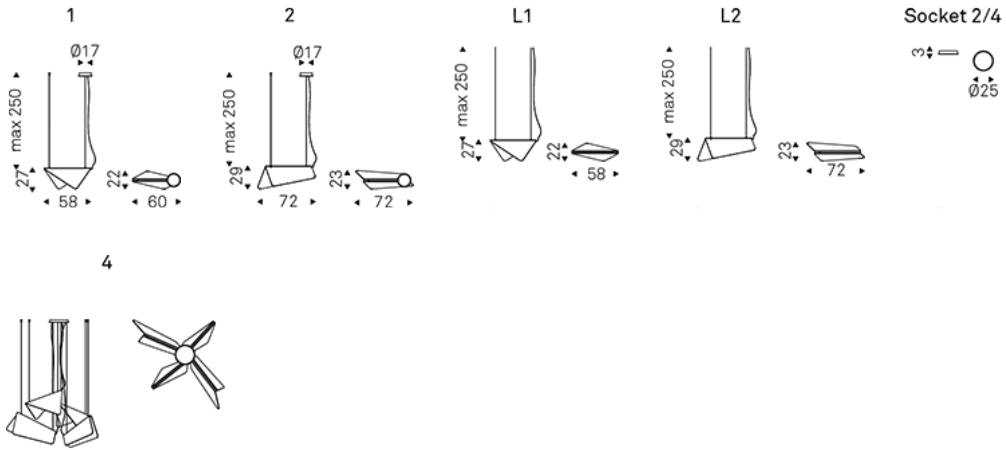

VELAR

Design: Carlo Rocchetti

Product description

Ceiling lamp with lampshade in artistic decorated transparent glass (1 – L1) or artistic decorated blue fumé glass (2 – L2). Ceiling plate in black chrome (06) steel. Led lights. Optional: remote control and receiver.

VELAR

Design: Carlo Rocchetti

Dimension

VELAR

Design: Carlo Rocchetti

Finishes: lampshade

artistic glass

blue fumé