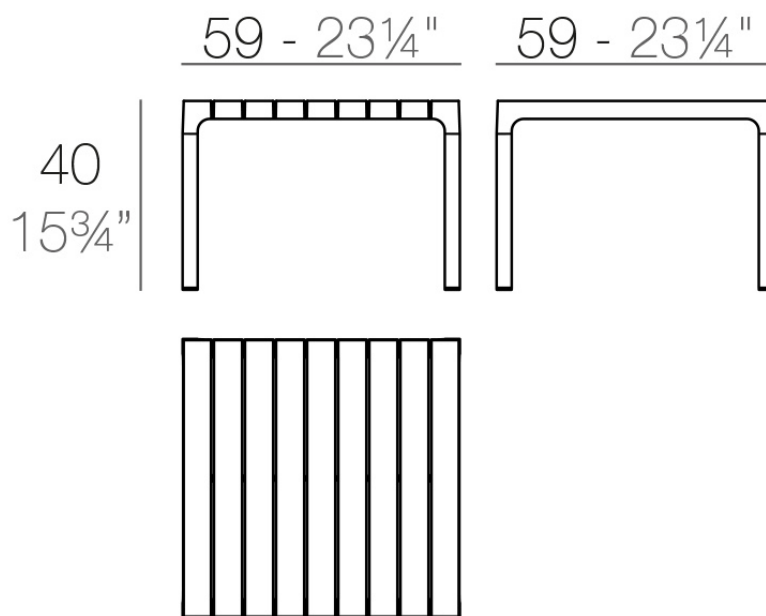

Spritz table 59x59x40

by Archirivolto Design

Spritz outdoor furniture_collection, designed by Archirivolto Design for Vondom. “The **white wooden fences lining the beach**, the small strips that follow each other, in their perfect geometry.” It’s this picture that inspired the collection, which is composed of the stolen details to this inspiration.

Info

Description

Weight: 4.84 Kg

SPRITZ Mesa Baja
SPRITZ Low Table

Finishes

finishes

BASIC PP
Ref. 56030

mostaza