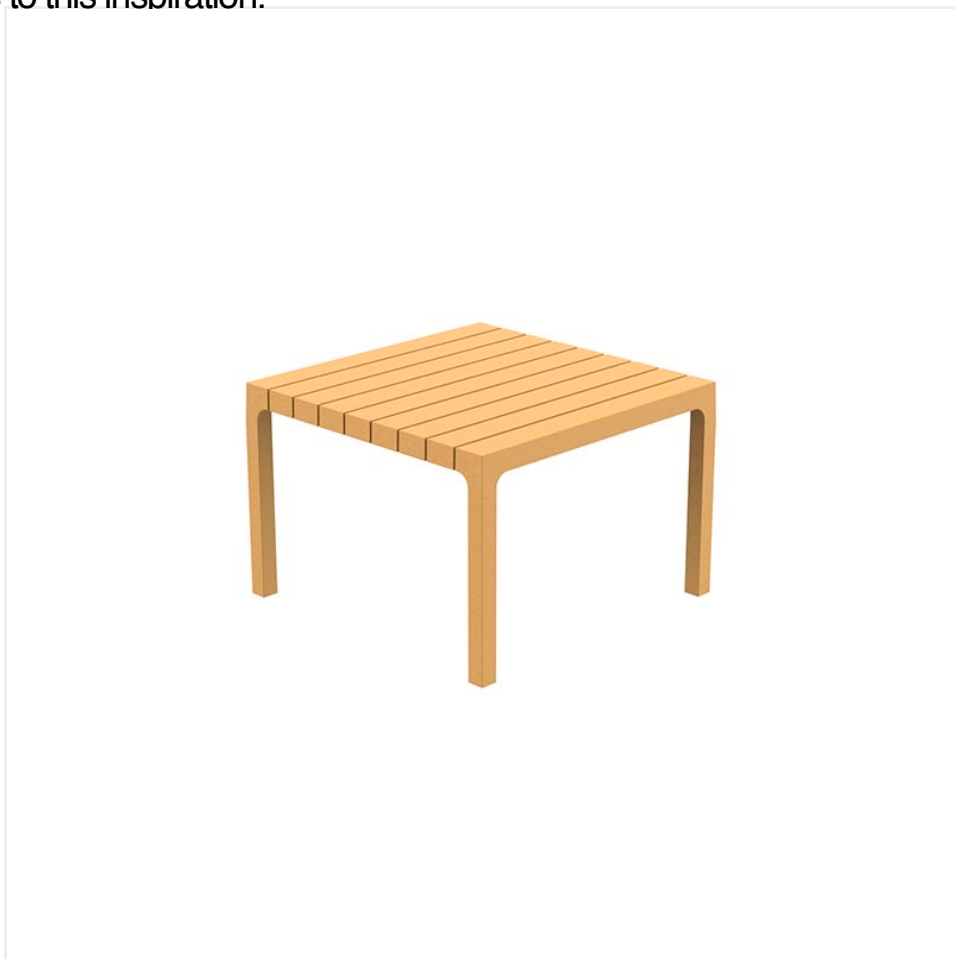

Spritz table 59x59x40

by Archirivolto Design

Spritz outdoor furniture_collection, designed by Archirivolto Design for Vondom. “The **white wooden fences lining the beach**, the small strips that follow each other, in their perfect geometry.” It’s this picture that inspired the collection, which is composed of the stolen details to this inspiration.

Info

Description

Weight: 4.84 Kg

SPRITZ Mesa Baja
SPRITZ Low Table

Finishes

finishes

BASIC PP
Ref. 56030

mostaza

white

black

bronze

ecru

Available in various colors