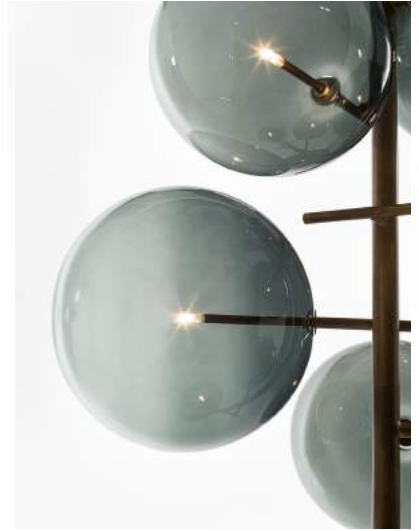

Gallotti&Radice

Bolle Stelo

2024

Floor lamp with dimmable LED light with 7 mouth-blown glass spheres available in “topazio”, “ambra”, “ametista” and “bronzite” colours.

Hand burnished brass metal parts. Dimmer on the power cable.

Base in hand burnished brass and black lacquered metal.

Also available version with transparent mouth-blown glass spheres.

Cm (L x W x H)
65.5 x 69.5 x 190

Inches (L x W x H)
26 x 27½ x 75

Finishings

Glass

Transparent

Ambra

Ametista

Bronzite

Topazio

Metal

Hand burnished
brass