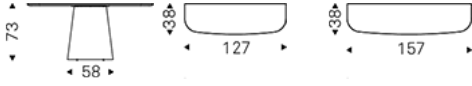

RADO Keramik

Product description

Console with top and base in ceramic Marmi matt Portoro (KM07), Colosseo (KM21) or matt Invisible (KM24). Wall anchorage is necessary. Imperfections, colour variations and irregularities on the base are characteristics of the workmanship and are not to be considered defects.

RADO Keramik

Dimension

RADO Keramik

Finishes: Top and base

Marmi ceramic

KM07 matt
Portoro

KM21 Colosseo

KM24 matt
Invisible