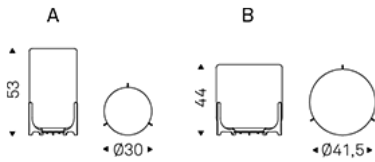

DODO

Design: Oriano Favaretto

Product description

Coffee table with structure in artistic decorated fumé glass. Base in bronze (GFM18) embossed lacquered steel.

DODO

Design: Oriano Favaretto

Dimension

DODO