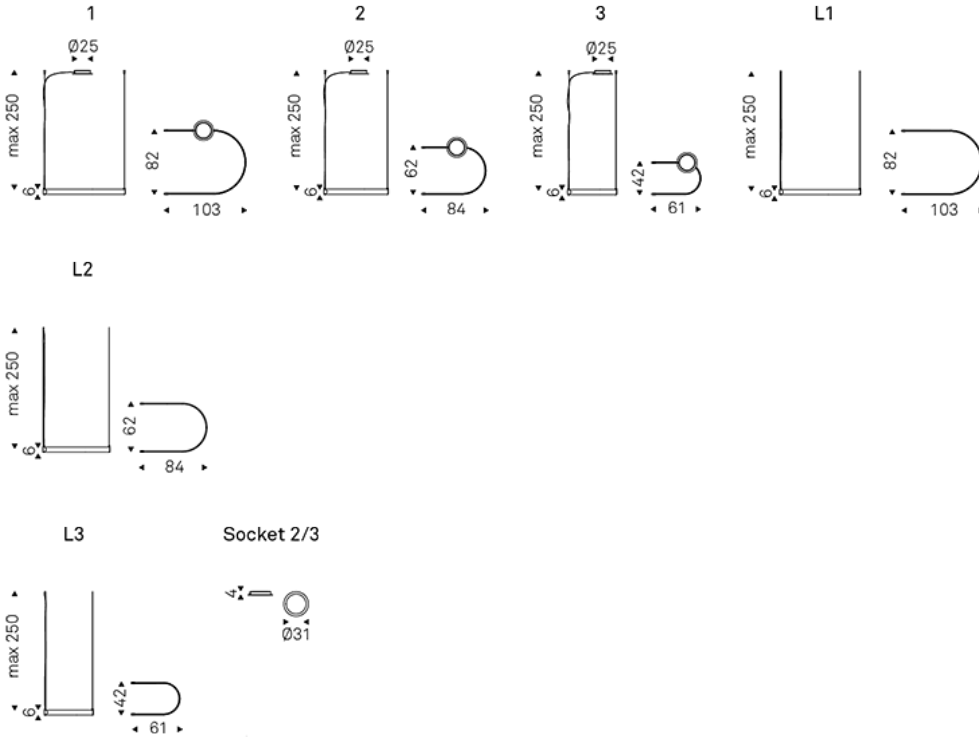

BLUEBELL

Design: Studio Kronos

Product description

Ceiling lamp with frame in satin iron grey steel and brushed brass details. Ceiling plate in black chrome (06) steel. Led lights. Optional: remote control and receiver.

BLUEBELL

Design: Studio Kronos

Dimension

BLUEBELL

Design: Studio Kronos

Finishes: details

metal

brass