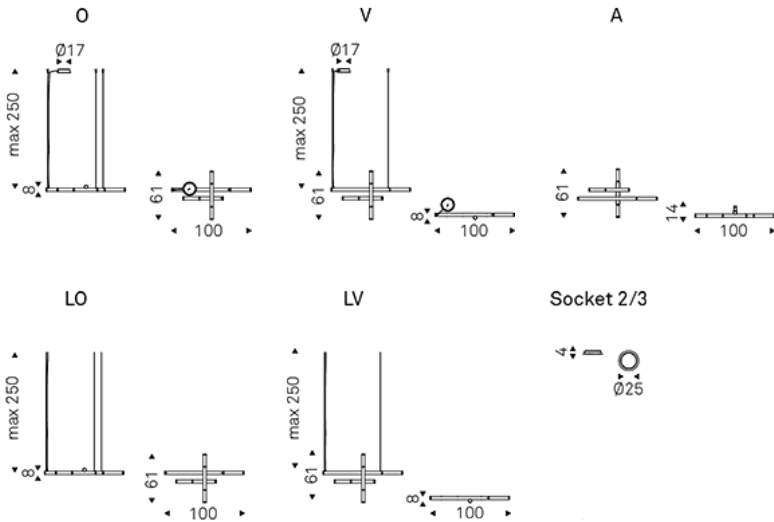

REGATA

Design: Studio Kronos

Product description

Ceiling lamp and applique with frame in satin iron grey steel or embossed titanium (GFM11) and brushed brass details. Lampshades in borosilicate ribbed glass. Ceiling plate in black chrome steel (06) or titanium (GFM11) embossed lacquered steel. Led lights. Optional: remote control and receiver.

REGATA

Design: Studio Kronos

Dimension

REGATA

Design: Studio Kronos

Finishes: details

metal

brass