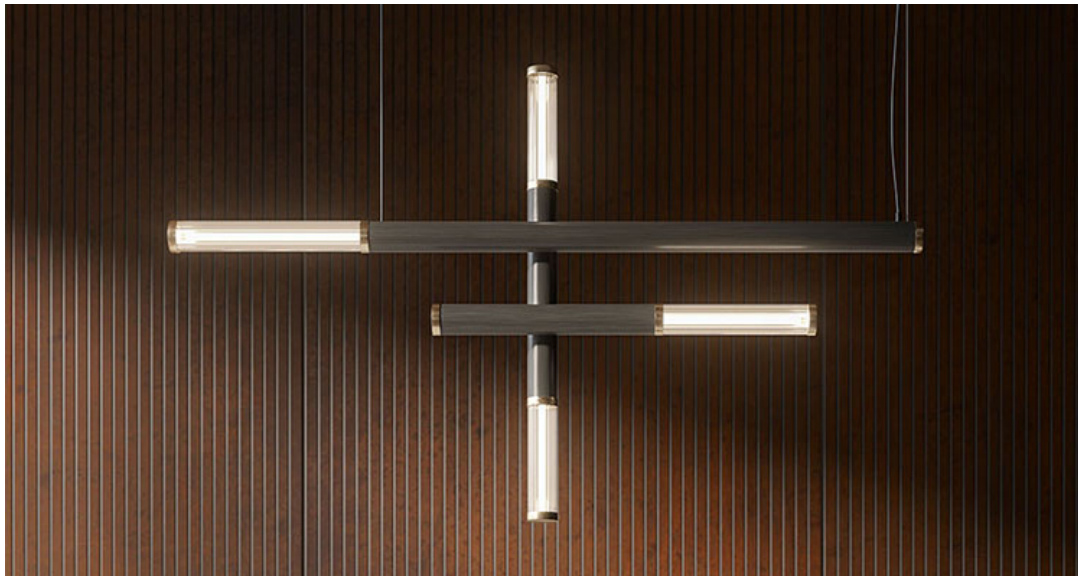

REGATA

Design: Studio Kronos

Product description

Ceiling lamp and applique with frame in satin iron grey steel or embossed titanium (GFM11) and brushed brass details. Lampshades in borosilicate ribbed glass. Ceiling plate in black chrome steel (06) or titanium (GFM11) embossed lacquered steel. Led lights. Optional: remote control and receiver.

REGATA

Design: Studio Kronos

Dimension

REGATA

Design: Studio Kronos

Finishes: details

metal

brass

Finishes: frame

metal

GFM11 titanium
embossed

satin iron grey