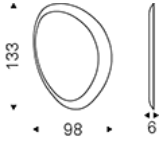

ASCOT

Design: Lorenzo Remedi

Product description

Wall mirror in mirrored, fumé or bronze glass.

ASCOT

Design: Lorenzo Remedi

Dimension

ASCOT