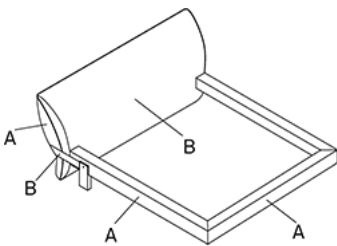

PASCAL

Design: Castello Lagravinese

Dimension