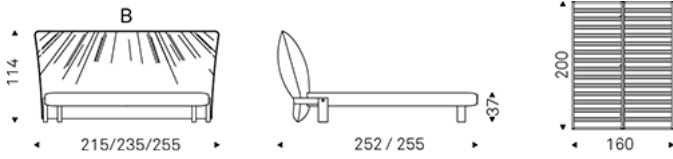

PASCAL

Design: Castello Lagravinese

Dimension