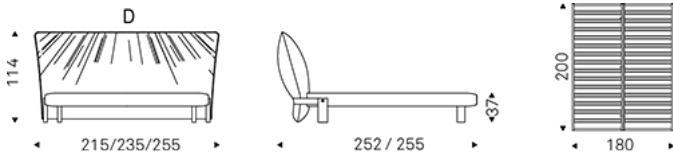

PASCAL

Design: Castello Lagravinese

Dimension