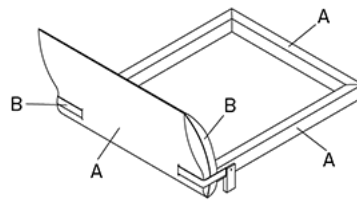

PASCAL

Design: Castello Lagravinese

Dimension