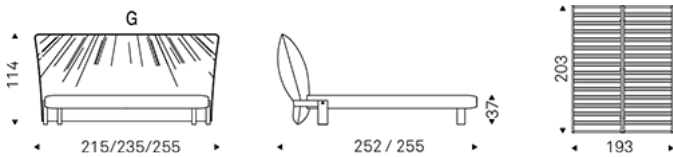

PASCAL

Design: Castello Lagravinese

Dimension