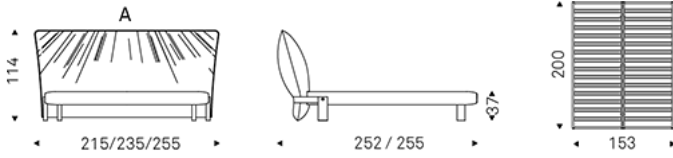

PASCAL

Design: Castello Lagravinese

Dimension