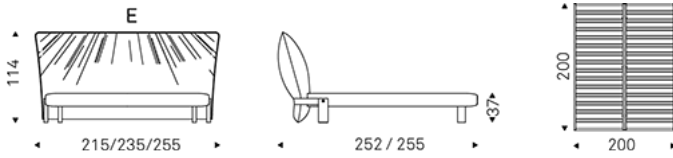

PASCAL

Design: Castello Lagravinese

Dimension