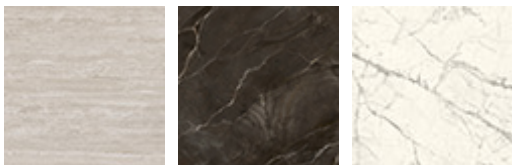

KM21 Colosseo

KM22 Andromeda

KM24 matt Invisible

KS ceramic