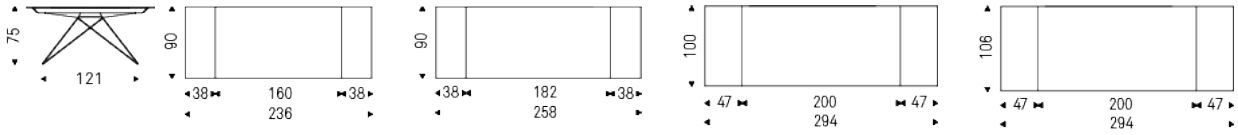

PREMIER Keramik Drive

Design: Andrea Lucatello

Dimension