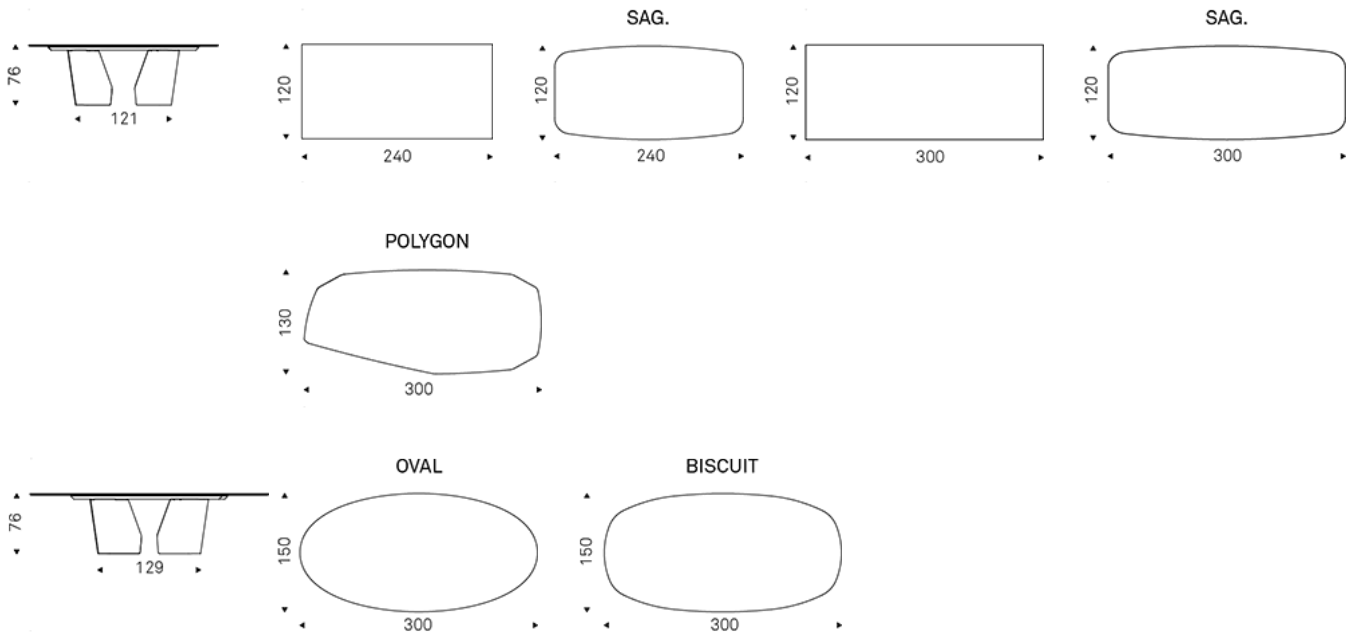

SENATOR Keramik

Design: Paolo Cattelan

Product description

Table with embossed lacquered titanium (GFM11) or bronze (GFM18) steel base. Top in ceramic Marmi Alabastro (KM02), Supreme (KM03), matt Golden Calacatta (KM05), glossy Golden Calacatta (KM06), matt Portoro (KM07), glossy Portoro (KM08), glossy Sahara Noir (KM09), Makalu (KM11), Breccia (KM12), Corcovado (KM14), Kaindy (KM16), matt Borghini Calacatta (KM18), glossy Borghini Calacatta (KM19), Colosseo (KM21), Andromeda (KM22), matt Invisible (KM24) or Luxor (KS23). The top is laid on the base.

SENATOR Keramik

Design: Paolo Cattelan

Dimension

SENATOR Keramik

Design: Paolo Cattelan

Finishes: base

metal

GFM11 titanium embossed