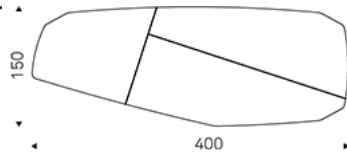

SENATOR Wood

Design: Paolo Cattelan

Dimension