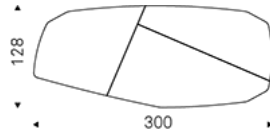

SENATOR Wood

Design: Paolo Cattelan

Dimension