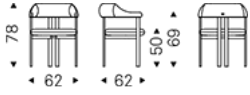

GRETA

Design: Paolo Cattelan

Dimension