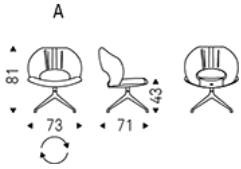

MIRANDA Lounge

Design: Luca Signoretti

Dimension