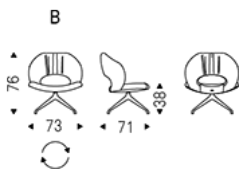

MIRANDA Lounge

Design: Luca Signoretti

Dimension