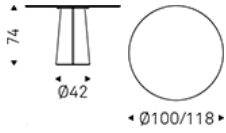

### Product description

Table with top and base in ceramic Marmi matt Portoro (KM07), Colosseo (KM21) or matt Invisible (KM24). Imperfections, colour variations and irregularities on the base are characteristics of the workmanship and are not to be considered defects.

### Dimension