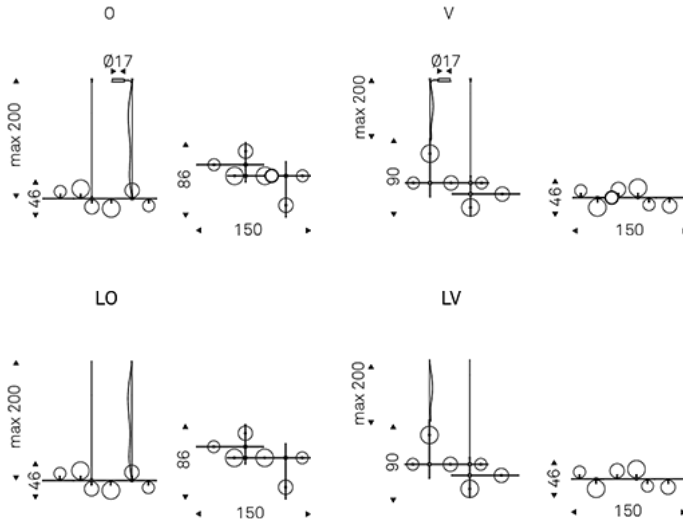

BLOOM

Design: Studio Kronos

Product description

Ceiling lamp with frame in satin iron grey steel and details in brushed brass. Lampshades in borosilicate transparent glass. Ceiling plate in black chrome steel (06). Bulbs included. Optional: remote control and receiver.

BLOOM

Design: Studio Kronos

Dimension

Socket 2/4

BLOOM

Design: Studio Kronos

Finishes: details

metal