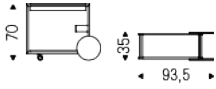

BRANDY

Design: Studio Kronos

Product description

Trolley bar with frame in graphite (GFM69) embossed lacquered steel. Tops in Canaletto walnut (NC) or burned oak (RB) wood.

BRANDY

Design: Studio Kronos

Dimension