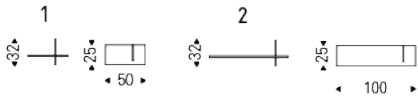

CROSS

Design: Philip Jackson

Product description

Shelf in graphite (GF69) embossed lacquered wood with white (GF71) embossed insert.

CROSS

Design: Philip Jackson

Dimension

CROSS