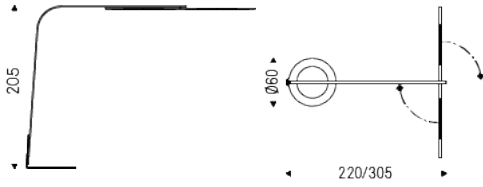

STEALTH

Design: BrogliatoTraverso

Product description

Floor lamp in titanium (GFM11), graphite (GFM69) or black (GFM73) embossed lacquered steel.
Swiveling lampshade. Led lights included.

STEALTH

Design: BrogliatoTraverso

Dimension

STEALTH

Design: BrogliatoTraverso

Finishes: frame

metal

GFM11 titanium
embossed

GFM69 graphite
embossed

GFM73 black
embossed