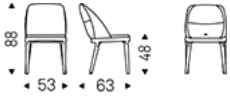

MARIEL

Design: Paolo Cattelan

Dimension