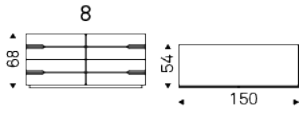

Note

Product available in version compliant with ASTM F2057-23 standard

CIRO

Design: Paolo Cattelan

Dimension

CIRO

Design: Paolo Cattelan

Finishes: details