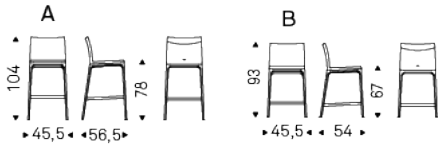

ARCADIA

Design: Paolo Cattelan

Dimension