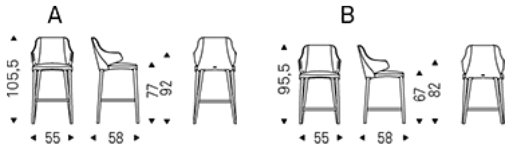

WANDA

Design: Paolo Cattelan

Dimension