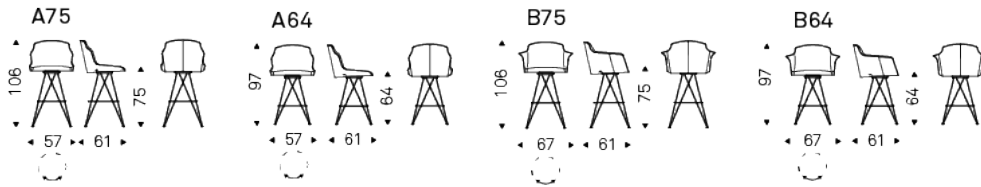

FLAMINIO

Design: Paolo Cattelan

Product description

Swiveling stool with or without arms with graphite (GFM69) or black (GFM73) embossed lacquered steel frame. Seat and back upholstered in fabric, micro nubuck, synthetic leather or soft leather as per sample card. The cover is not removable.

FLAMINIO

Design: Paolo Cattelan

Dimension

FLAMINIO

Design: Paolo Cattelan

Finishes: base

metal

GFM69 graphite
embossed