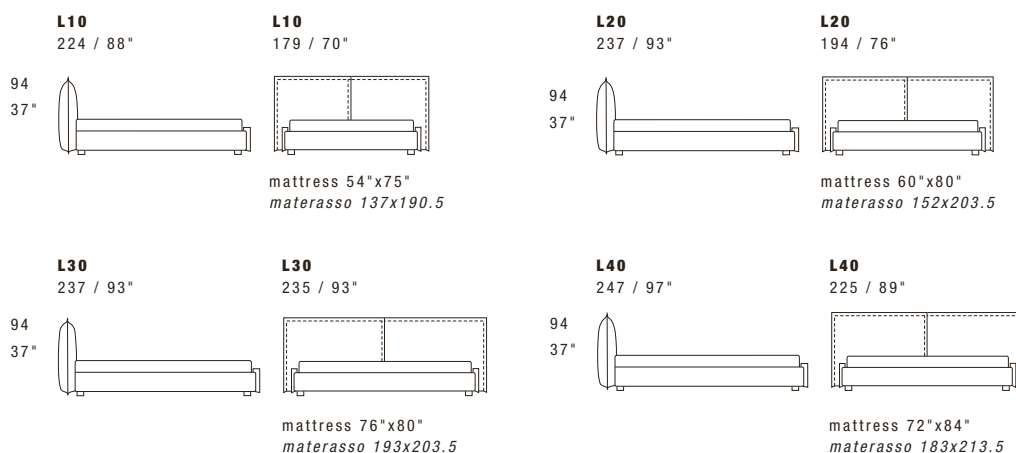

EDGE NIGHT

STANDARD FEATURES

- Hard wood frame.
- Headboard in polyurethane covered with feather.
- Base in polyurethane covered with wadding.
- Headboard height 94 cm - 37".
- Base height 32 cm - 13".
- Wood legs height 4 cm - 1" 1/2.
- Mattress not included in the price.
- Headboard back in fabric.
- European wooden slats.
- Stitching CUC 516.

NOTES

- Dimensions: the first figure shows sizes in centimeters, the second in inches.
- Pillows shown are not included in the price.
- Suggested pillow C35.
- Fabric version comes with CUC 510 stitching.
- Storage base available upon request.

NOTE

- *Dimensioni: la prima cifra indica i centimetri, la seconda cifra indica i pollici.*
- *I cuscini presenti in foto non sono compresi nel prezzo.*
- *Cuscino consigliato C35.*
- *Versione in tessuto con cucitura CUC 510.*
- *Disponibile su richiesta base contenitore.*

European sizes / Misure europee

American sizes / Misure americane

C35
40X70 / 16X28"

suggested pillow
stitchings CUC 516

Version with double movement storage base, usable space height 18 cm - 7".

Versione con base contenitore a doppio movimento, spazio utile altezza 18 cm.