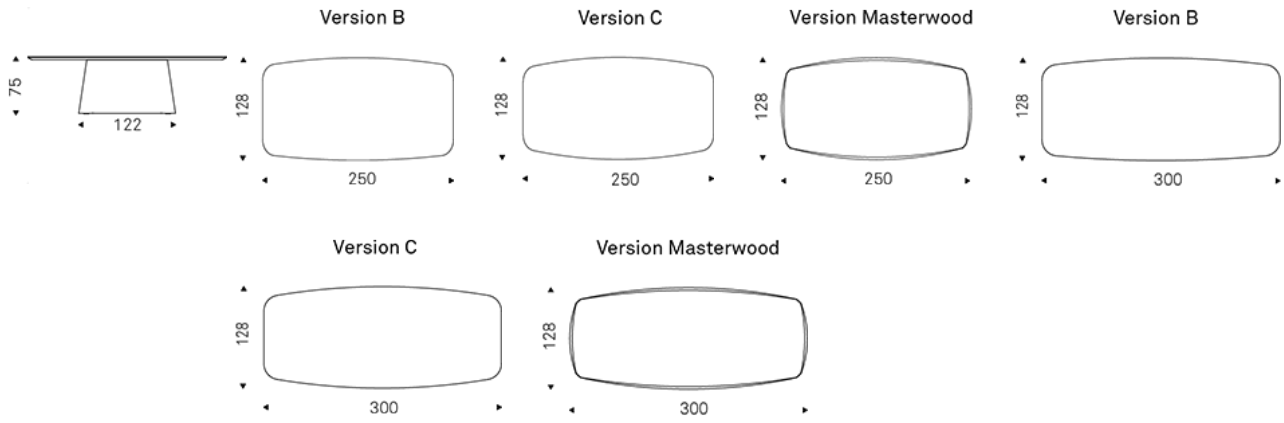

NAPOLEON Wood

Design: Paolo Cattelan

Product description

Table with base in ceramic Marmi matt Portoro (KM07), Colosseo (KM21) or matt Invisible (KM24).
Version "B": barrel top with angled edges in Canaletto walnut (NC) or burned oak (RB). Version "C": top in Elm open pore matt black (OLM73) with Brushed Bronze lacquered and rounded lower profile.
"Masterwood" version: boat shaped top in Canaletto walnut (NC) or burned oak (RB) made of diagonal wooden planks of different sizes. Oblique and rounded edges. Imperfections, colour variations and irregularities on the base are characteristics of the workmanship and are not to be considered defects.

NAPOLEON Wood

Design: Paolo Cattelan

Dimension

NAPOLEON Wood

Design: Paolo Cattelan

Finishes: base

Marmi ceramic

KM07 matt
Portoro