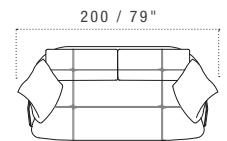

SPACE

STANDARD FEATURES

- Hard wood frame, seat suspensions in reinforced elastic webbing.
- Seat depth 60 cm - 24".
- Seat height 42 cm - 17".
- Armrest height 55 cm - 22".
- Seat cushions in polyurethane.
- Back cushions in polyurethane.
- Armrest cushions in feather.
- Wood legs height 6 cm - 2" available in Wengé finish.
- Metallic detail in seatings and back cushions are available in the following finishes only: anthracite, brass and brushed chrome.
- Folding bed not available.
- All corner elements and Chaise longue include one C0127 (CUC501B) throw pillow free of charge.
- Stitching CUC 501B.

CARATTERISTICHE STANDARD

- *Struttura in legno e multistrato, molleggio seduta con cinghie elastiche.*
- *Profondità seduta 60 cm.*
- *Altezza seduta 42 cm.*
- *Altezza braccio 55 cm.*
- *Cuscini seduta in poliuretano.*
- *Cuscini schienale in poliuretano.*
- *Cuscini braccio in piuma.*
- *Piedi in legno altezza 6 cm, disponibile in finitura Wengé.*
- *Inseri cuscini seduta e schienale disponibili in finiture: antracite, ottone e cromo satinato.*
- *Inserimento letto non possibile.*
- *Elementi con angolo e chaise longue hanno il cuscino volante C0127 (CUC501B) compreso nel prezzo.*
- *Cucitura CUC 501B.*

PNO
100 / 39"

LH VERSION RH VERSION

POL (SWIVEL)
100 / 39"

LH VERSION RH VERSION

D2
180 / 71"

D3
220 / 87"

D3M
260 / 102"

SCH
115 / 45"

125 / 49"

DCH
115 / 45"

125 / 49"

INCLUDED
CUSHION
C0127

S2B
106 / 42"

D2B
106 / 42"

NOTES

- Dimensions: the first figure shows sizes in centimeters, the second in inches.
- Suggested tables T210B, T211B, T212B, T213B and T214B.
- Suggested pillows C0126 and C0127.
- Coffee table with leather detail on structure (finish specification required).
- Leather insert element can have the same finishing as the upholstery or as the details. Can't be chosen freely.