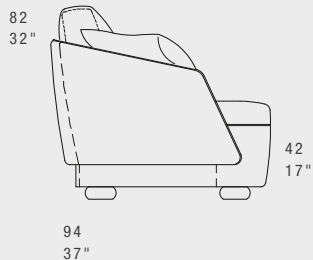

SPACE

STANDARD FEATURES

- Hard wood frame, seat suspensions in reinforced elastic webbing.
- Seat depth 60 cm - 24".
- Seat height 42 cm - 17".
- Armrest height 55 cm - 22".
- Seat cushions in polyurethane.
- Back cushions in polyurethane.
- Armrest cushions in feather.
- Wood legs height 6 cm - 2" available in Wengé finish.
- Metallic detail in seatings and back cushions are available in the following finishes only: anthracite, brass and brushed chrome.
- Folding bed not available.
- All corner elements and Chaise longue include one C0127 (CUC501B) throw pillow free of charge.
- Stitching CUC 501B.

CARATTERISTICHE STANDARD

- *Struttura in legno e multistrato, molleggio seduta con cinghie elastiche.*
- *Profondità seduta 60 cm.*
- *Altezza seduta 42 cm.*
- *Altezza braccio 55 cm.*
- *Cuscini seduta in poliuretano.*
- *Cuscini schienale in poliuretano.*
- *Cuscini braccio in piuma.*
- *Piedi in legno altezza 6 cm, disponibile in finitura Wengé.*
- *Inseri cuscini seduta e schienale disponibili in finiture: antracite, ottone e cromo satinato.*
- *Inserimento letto non possibile.*
- *Elementi con angolo e chaise longue hanno il cuscino volante C0127 (CUC501B) compreso nel prezzo.*
- *Cucitura CUC 501B.*

PNO
100 / 39"

LH VERSION RH VERSION

POL (SWIVEL)
100 / 39"

LH VERSION RH VERSION

D2
180 / 71"

D3
220 / 87"

D3M
260 / 102"

SCH
115 / 45"

125 / 49"

DCH
115 / 45"

125 / 49"

INCLUDED
CUSHION
C0127

S2B
106 / 42"

D2B
106 / 42"

NOTES

- Dimensions: the first figure shows sizes in centimeters, the second in inches.
- Suggested tables T210B, T211B, T212B, T213B and T214B.
- Suggested pillows C0126 and C0127.
- Coffee table with leather detail on structure (finish specification required).
- Leather insert element can have the same finishing as the upholstery or as the details. Can't be chosen freely.