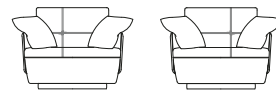

SPACE

STANDARD FEATURES

- Hard wood frame, seat suspensions in reinforced elastic webbing.
- Seat depth 60 cm - 24".
- Seat height 42 cm - 17".
- Armrest height 55 cm - 22".
- Seat cushions in polyurethane.
- Back cushions in polyurethane.
- Armrest cushions in feather.
- Wood legs height 6 cm - 2" available in Wengé finish.
- Metallic detail in seatings and back cushions are available in the following finishes only: anthracite, brass and brushed chrome.
- Folding bed not available.
- All corner elements and Chaise longue include one C0127 (CUC501B) throw pillow free of charge.
- Stitching CUC 501B.

CARATTERISTICHE STANDARD

- *Struttura in legno e multistrato, molleggio seduta con cinghie elastiche.*
- *Profondità seduta 60 cm.*
- *Altezza seduta 42 cm.*
- *Altezza braccio 55 cm.*
- *Cuscini seduta in poliuretano.*
- *Cuscini schienale in poliuretano.*
- *Cuscini braccio in piuma.*
- *Piedi in legno altezza 6 cm, disponibile in finitura Wengé.*
- *Inseri cuscini seduta e schienale disponibili in finiture: antracite, ottone e cromo satinato.*
- *Inserimento letto non possibile.*
- *Elementi con angolo e chaise longue hanno il cuscino volante C0127 (CUC501B) compreso nel prezzo.*
- *Cucitura CUC 501B.*

PNO
100 / 39"

LH VERSION RH VERSION

POL (SWIVEL)
100 / 39"

LH VERSION RH VERSION

D2
180 / 71"

D3
220 / 87"

D3M
260 / 102"

SCH
115 / 45"

125 / 49"

DCH
115 / 45"

125 / 49"

INCLUDED
CUSHION
C0127

S2B
106 / 42"

D2B
106 / 42"

NOTES

- Dimensions: the first figure shows sizes in centimeters, the second in inches.
- Suggested tables T210B, T211B, T212B, T213B and T214B.
- Suggested pillows C0126 and C0127.
- Coffee table with leather detail on structure (finish specification required).
- Leather insert element can have the same finishing as the upholstery or as the details. Can't be chosen freely.