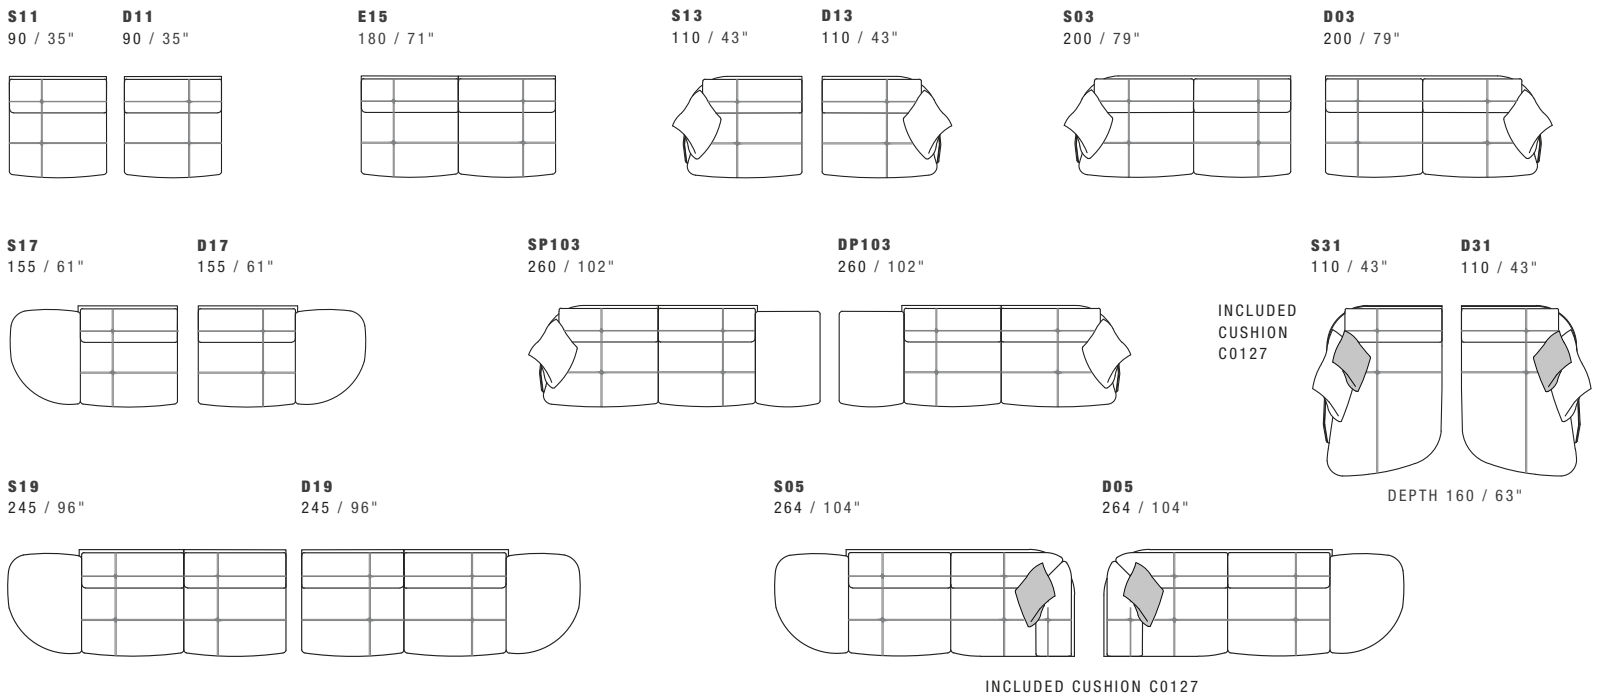

J all items in group J have the same seat width / tutti gli elementi del gruppo J hanno lo stesso modulo di seduta