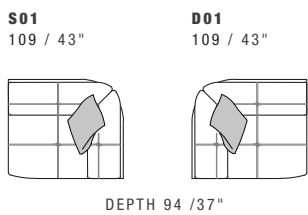

SPACE

STANDARD FEATURES

- Hard wood frame, seat suspensions in reinforced elastic webbing.
- Seat depth 60 cm - 24".
- Seat height 42 cm - 17".
- Armrest height 55 cm - 22".
- Seat cushions in polyurethane.
- Back cushions in polyurethane.
- Armrest cushions in feather.
- Wood legs height 6 cm - 2" available in Wengé finish.
- Metallic detail in seatings and back cushions are available in the following finishes only: anthracite, brass and brushed chrome.
- Folding bed not available.
- All corner elements and Chaise longue include one C0127 (CUC501B) throw pillow free of charge.
- Stitching CUC 501B.

125 / 49"

DCH
115 / 45"

125 / 49"

INCLUDED
CUSHION
C0127

S2B
106 / 42"

D2B
106 / 42"

NOTES

- Dimensions: the first figure shows sizes in centimeters, the second in inches.
- Suggested tables T210B, T211B, T212B, T213B and T214B.
- Suggested pillows C0126 and C0127.
- Coffee table with leather detail on structure (finish specification required).
- Leather insert element can have the same finishing as the upholstery or as the details. Can't be chosen freely.

NOTE

- *Dimensioni: la prima cifra indica i centimetri, la seconda cifra indica i pollici.*
- *Tavolini consigliati T210B, T211B, T212B, T213B e T214B.*
- *Cuscini consigliati C0126 e C0127.*
- *Dettaglio in pelle (finitura da specificare in ordine) su strutture coffee table.*
- *L'insero in pelle può essere uguale al rivestimento o ai dettagli. Non configurabile a libera scelta.*

K all items in group K have the same seat width / tutti gli elementi del gruppo K hanno lo stesso modulo di seduta

INCLUDED CUSHION C0127

T210B COFFEE TABLE
98X75XH.36 / 39X30XH.14"

T211B COFFEE TABLE
60X60XH.44 / 24X24XH.17"