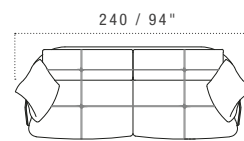

SPACE

STANDARD FEATURES

- Hard wood frame, seat suspensions in reinforced elastic webbing.
- Seat depth 60 cm - 24".
- Seat height 42 cm - 17".
- Armrest height 55 cm - 22".
- Seat cushions in polyurethane.
- Back cushions in polyurethane.
- Armrest cushions in feather.
- Wood legs height 6 cm - 2" available in Wengé finish.
- Metallic detail in seatings and back cushions are available in the following finishes only: anthracite, brass and brushed chrome.
- Folding bed not available.
- All corner elements and Chaise longue include one C0127 (CUC501B) throw pillow free of charge.
- Stitching CUC 501B.

CARATTERISTICHE STANDARD

- *Struttura in legno e multistrato, molleggio seduta con cinghie elastiche.*
- *Profondità seduta 60 cm.*
- *Altezza seduta 42 cm.*
- *Altezza braccio 55 cm.*
- *Cuscini seduta in poliuretano.*
- *Cuscini schienale in poliuretano.*
- *Cuscini braccio in piuma.*
- *Piedi in legno altezza 6 cm, disponibile in finitura Wengé.*
- *Inseri cuscini seduta e schienale disponibili in finiture: antracite, ottone e cromo satinato.*
- *Inserimento letto non possibile.*
- *Elementi con angolo e chaise longue hanno il cuscino volante C0127 (CUC501B) compreso nel prezzo.*
- *Cucitura CUC 501B.*

PNO
100 / 39"

LH VERSION RH VERSION

POL (SWIVEL)
100 / 39"

LH VERSION RH VERSION

D2
180 / 71"

D3
220 / 87"

D3M
260 / 102"

SCH
115 / 45"

125 / 49"

DCH
115 / 45"

125 / 49"

INCLUDED
CUSHION
C0127

S2B
106 / 42"

D2B
106 / 42"

NOTES

- Dimensions: the first figure shows sizes in centimeters, the second in inches.
- Suggested tables T210B, T211B, T212B, T213B and T214B.
- Suggested pillows C0126 and C0127.
- Coffee table with leather detail on structure (finish specification required).
- Leather insert element can have the same finishing as the upholstery or as the details. Can't be chosen freely.