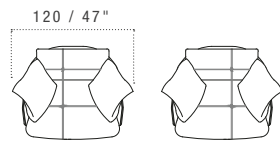

SPACE

STANDARD FEATURES

- Hard wood frame, seat suspensions in reinforced elastic webbing.
- Seat depth 60 cm - 24".
- Seat height 42 cm - 17".
- Armrest height 55 cm - 22".
- Seat cushions in polyurethane.
- Back cushions in polyurethane.
- Armrest cushions in feather.
- Wood legs height 6 cm - 2" available in Wengé finish.
- Metallic detail in seatings and back cushions are available in the following finishes only: anthracite, brass and brushed chrome.
- Folding bed not available.
- All corner elements and Chaise longue include one C0127 (CUC501B) throw pillow free of charge.
- Stitching CUC 501B.

CARATTERISTICHE STANDARD

- *Struttura in legno e multistrato, molleggio seduta con cinghie elastiche.*
- *Profondità seduta 60 cm.*
- *Altezza seduta 42 cm.*
- *Altezza braccio 55 cm.*
- *Cuscini seduta in poliuretano.*
- *Cuscini schienale in poliuretano.*
- *Cuscini braccio in piuma.*
- *Piedi in legno altezza 6 cm, disponibile in finitura Wengé.*
- *Inseri cuscini seduta e schienale disponibili in finiture: antracite, ottone e cromo satinato.*
- *Inserimento letto non possibile.*
- *Elementi con angolo e chaise longue hanno il cuscino volante C0127 (CUC501B) compreso nel prezzo.*
- *Cucitura CUC 501B.*

PNO
100 / 39"

LH VERSION RH VERSION

POL (SWIVEL)
100 / 39"

LH VERSION RH VERSION

D2
180 / 71"

D3
220 / 87"

D3M
260 / 102"

SCH
115 / 45"

125 / 49"

DCH
115 / 45"

125 / 49"

INCLUDED
CUSHION
C0127

S2B
106 / 42"

D2B
106 / 42"

NOTES

- Dimensions: the first figure shows sizes in centimeters, the second in inches.
- Suggested tables T210B, T211B, T212B, T213B and T214B.
- Suggested pillows C0126 and C0127.
- Coffee table with leather detail on structure (finish specification required).
- Leather insert element can have the same finishing as the upholstery or as the details. Can't be chosen freely.