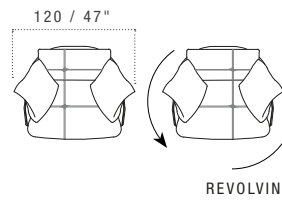

SPACE

STANDARD FEATURES

- Hard wood frame, seat suspensions in reinforced elastic webbing.
- Seat depth 60 cm - 24".
- Seat height 42 cm - 17".
- Armrest height 55 cm - 22".
- Seat cushions in polyurethane.
- Back cushions in polyurethane.
- Armrest cushions in feather.
- Wood legs height 6 cm - 2" available in Wengé finish.
- Metallic detail in seatings and back cushions are available in the following finishes only: anthracite, brass and brushed chrome.
- Folding bed not available.
- All corner elements and Chaise longue include one C0127 (CUC501B) throw pillow free of charge.
- Stitching CUC 501B.

CARATTERISTICHE STANDARD

- *Struttura in legno e multistrato, molleggio seduta con cinghie elastiche.*
- *Profondità seduta 60 cm.*
- *Altezza seduta 42 cm.*
- *Altezza braccio 55 cm.*
- *Cuscini seduta in poliuretano.*
- *Cuscini schienale in poliuretano.*
- *Cuscini braccio in piuma.*
- *Piedi in legno altezza 6 cm, disponibile in finitura Wengé.*
- *Inseri cuscini seduta e schienale disponibili in finiture: antracite, ottone e cromo satinato.*
- *Inserimento letto non possibile.*
- *Elementi con angolo e chaise longue hanno il cuscino volante C0127 (CUC501B) compreso nel prezzo.*
- *Cucitura CUC 501B.*

PNO
100 / 39"

LH VERSION RH VERSION

POL (SWIVEL)
100 / 39"

LH VERSION RH VERSION

D2
180 / 71"

D3
220 / 87"

D3M
260 / 102"

SCH
115 / 45"

125 / 49"

DCH
115 / 45"

125 / 49"

INCLUDED
CUSHION
C0127

S2B
106 / 42"

D2B
106 / 42"

NOTES

- Dimensions: the first figure shows sizes in centimeters, the second in inches.
- Suggested tables T210B, T211B, T212B, T213B and T214B.
- Suggested pillows C0126 and C0127.
- Coffee table with leather detail on structure (finish specification required).
- Leather insert element can have the same finishing as the upholstery or as the details. Can't be chosen freely.