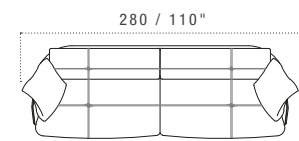

SPACE

STANDARD FEATURES

- Hard wood frame, seat suspensions in reinforced elastic webbing.
- Seat depth 60 cm - 24".
- Seat height 42 cm - 17".
- Armrest height 55 cm - 22".
- Seat cushions in polyurethane.
- Back cushions in polyurethane.
- Armrest cushions in feather.
- Wood legs height 6 cm - 2" available in Wengé finish.
- Metallic detail in seatings and back cushions are available in the following finishes only: anthracite, brass and brushed chrome.
- Folding bed not available.
- All corner elements and Chaise longue include one C0127 (CUC501B) throw pillow free of charge.
- Stitching CUC 501B.

CARATTERISTICHE STANDARD

- *Struttura in legno e multistrato, molleggio seduta con cinghie elastiche.*
- *Profondità seduta 60 cm.*
- *Altezza seduta 42 cm.*
- *Altezza braccio 55 cm.*
- *Cuscini seduta in poliuretano.*
- *Cuscini schienale in poliuretano.*
- *Cuscini braccio in piuma.*
- *Piedi in legno altezza 6 cm, disponibile in finitura Wengé.*
- *Inseri cuscini seduta e schienale disponibili in finiture: antracite, ottone e cromo satinato.*
- *Inserimento letto non possibile.*
- *Elementi con angolo e chaise longue hanno il cuscino volante C0127 (CUC501B) compreso nel prezzo.*
- *Cucitura CUC 501B.*

PNO
100 / 39"

LH VERSION RH VERSION

POL (SWIVEL)
100 / 39"

LH VERSION RH VERSION

D2
180 / 71"

D3
220 / 87"

D3M
260 / 102"

SCH
115 / 45"

125 / 49"

DCH
115 / 45"

125 / 49"

INCLUDED
CUSHION
C0127

S2B
106 / 42"

D2B
106 / 42"

NOTES

- Dimensions: the first figure shows sizes in centimeters, the second in inches.
- Suggested tables T210B, T211B, T212B, T213B and T214B.
- Suggested pillows C0126 and C0127.
- Coffee table with leather detail on structure (finish specification required).
- Leather insert element can have the same finishing as the upholstery or as the details. Can't be chosen freely.